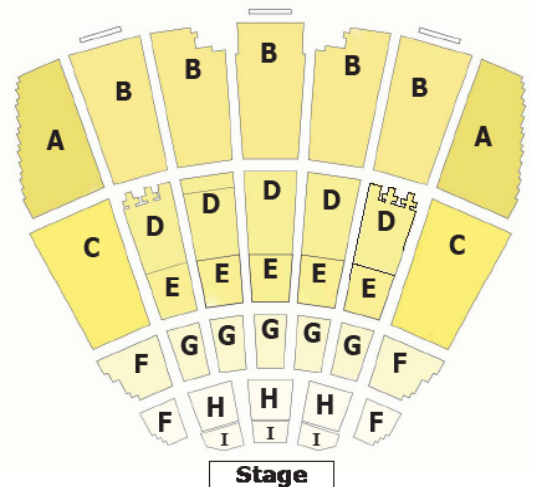

816.363.STAR(7827)
kcstarlight.com

The 2012 season will also include various concert events throughout the spring, summer and fall. Ticket prices as well as on sale dates will vary for each concert.